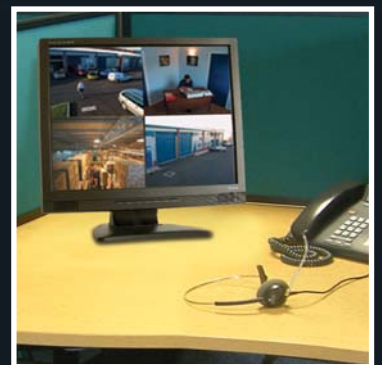

DIGI-VIEW 4

Four Channel Day/Night CCTV system with integral digital recording

Colour during daylight

Black & white with IR lighting at night

- Day/Night cameras with LED illumination
- Digital full screen recording
- Built in on-screen motion detection
- Up to 16 weeks continuous recording
- Compatible with CCTV monitor or standard TV
- Cameras suitable for indoor or outdoor use
- USB output for captured image transfer
- Quad or single screen view

HOME - using standard or HD TV

OFFICE - using optional monitor

RETAIL

BUSINESS

HOME

DIGI-VIEW 4

Four Channel Day/Night CCTV system with integral digital recording

DIGI-VIEW 4 offers a comprehensive digital CCTV solution for home or business use. The cameras, suitable for exterior or interior use without any additional housing, offer clear colour images during the day and crisp infra red illuminated mono images at night. Also included in the system is a high capacity digital video recorder which allows simple control, recording and viewing of images whilst also providing power for the cameras. To complete the system a cable is included for direct connection to a standard television or an optional dedicated CCTV TFT monitor.

DIGI-VIEW 4 offers the user many recording options in order to optimise the 160Gb of record space available, there is even built in motion detection which looks for movement on screen, without need for additional equipment, to trigger a record session.